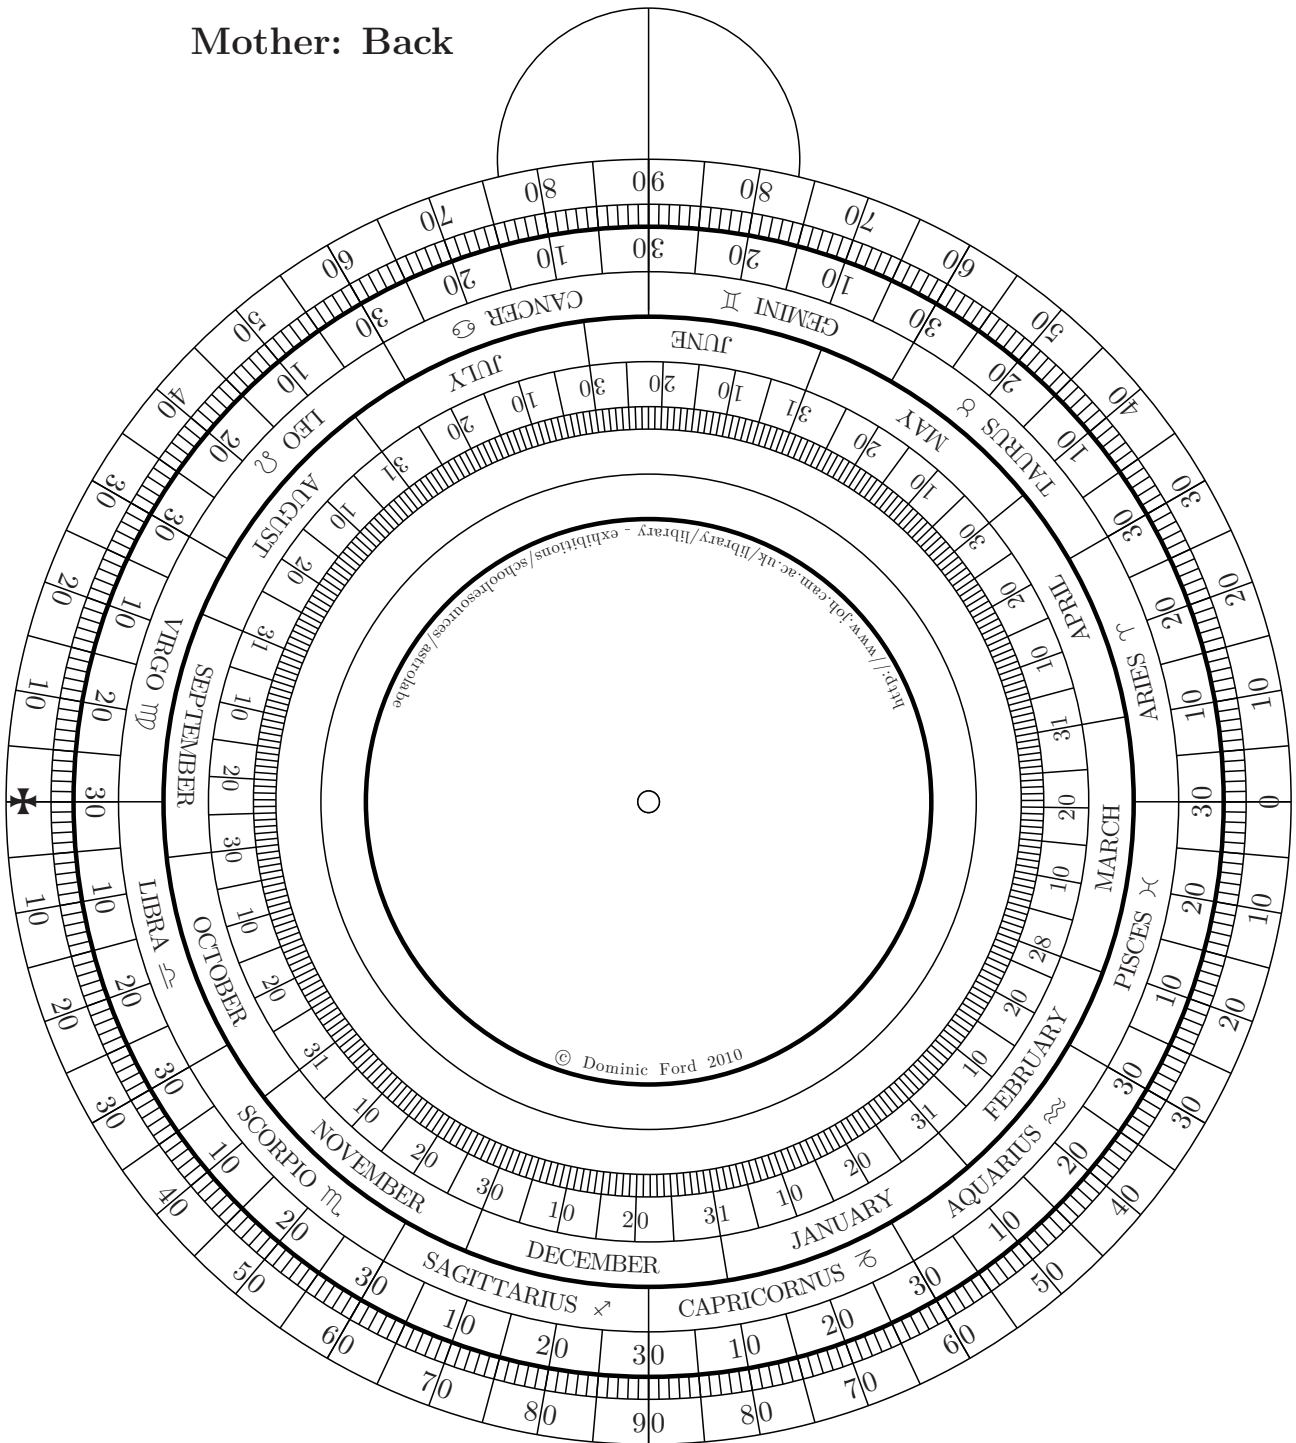

Mother: Back

Mother: Front

Figure 3: Left: The rule, which should be mounted on the front of the astrolabe. Right: The alidade, which should be mounted on the back of the astrolabe.

Arctic Circle

Solstitial Colure

Solstitial Colure

Antarctic Circle

Equinoctial Colure

Equinoctial Colure

Tropic [ ~~A~~æ | æ [ ! ] }

Equatorial Circle

Equatorial Circle

Ecliptic

Tropic of Cancer