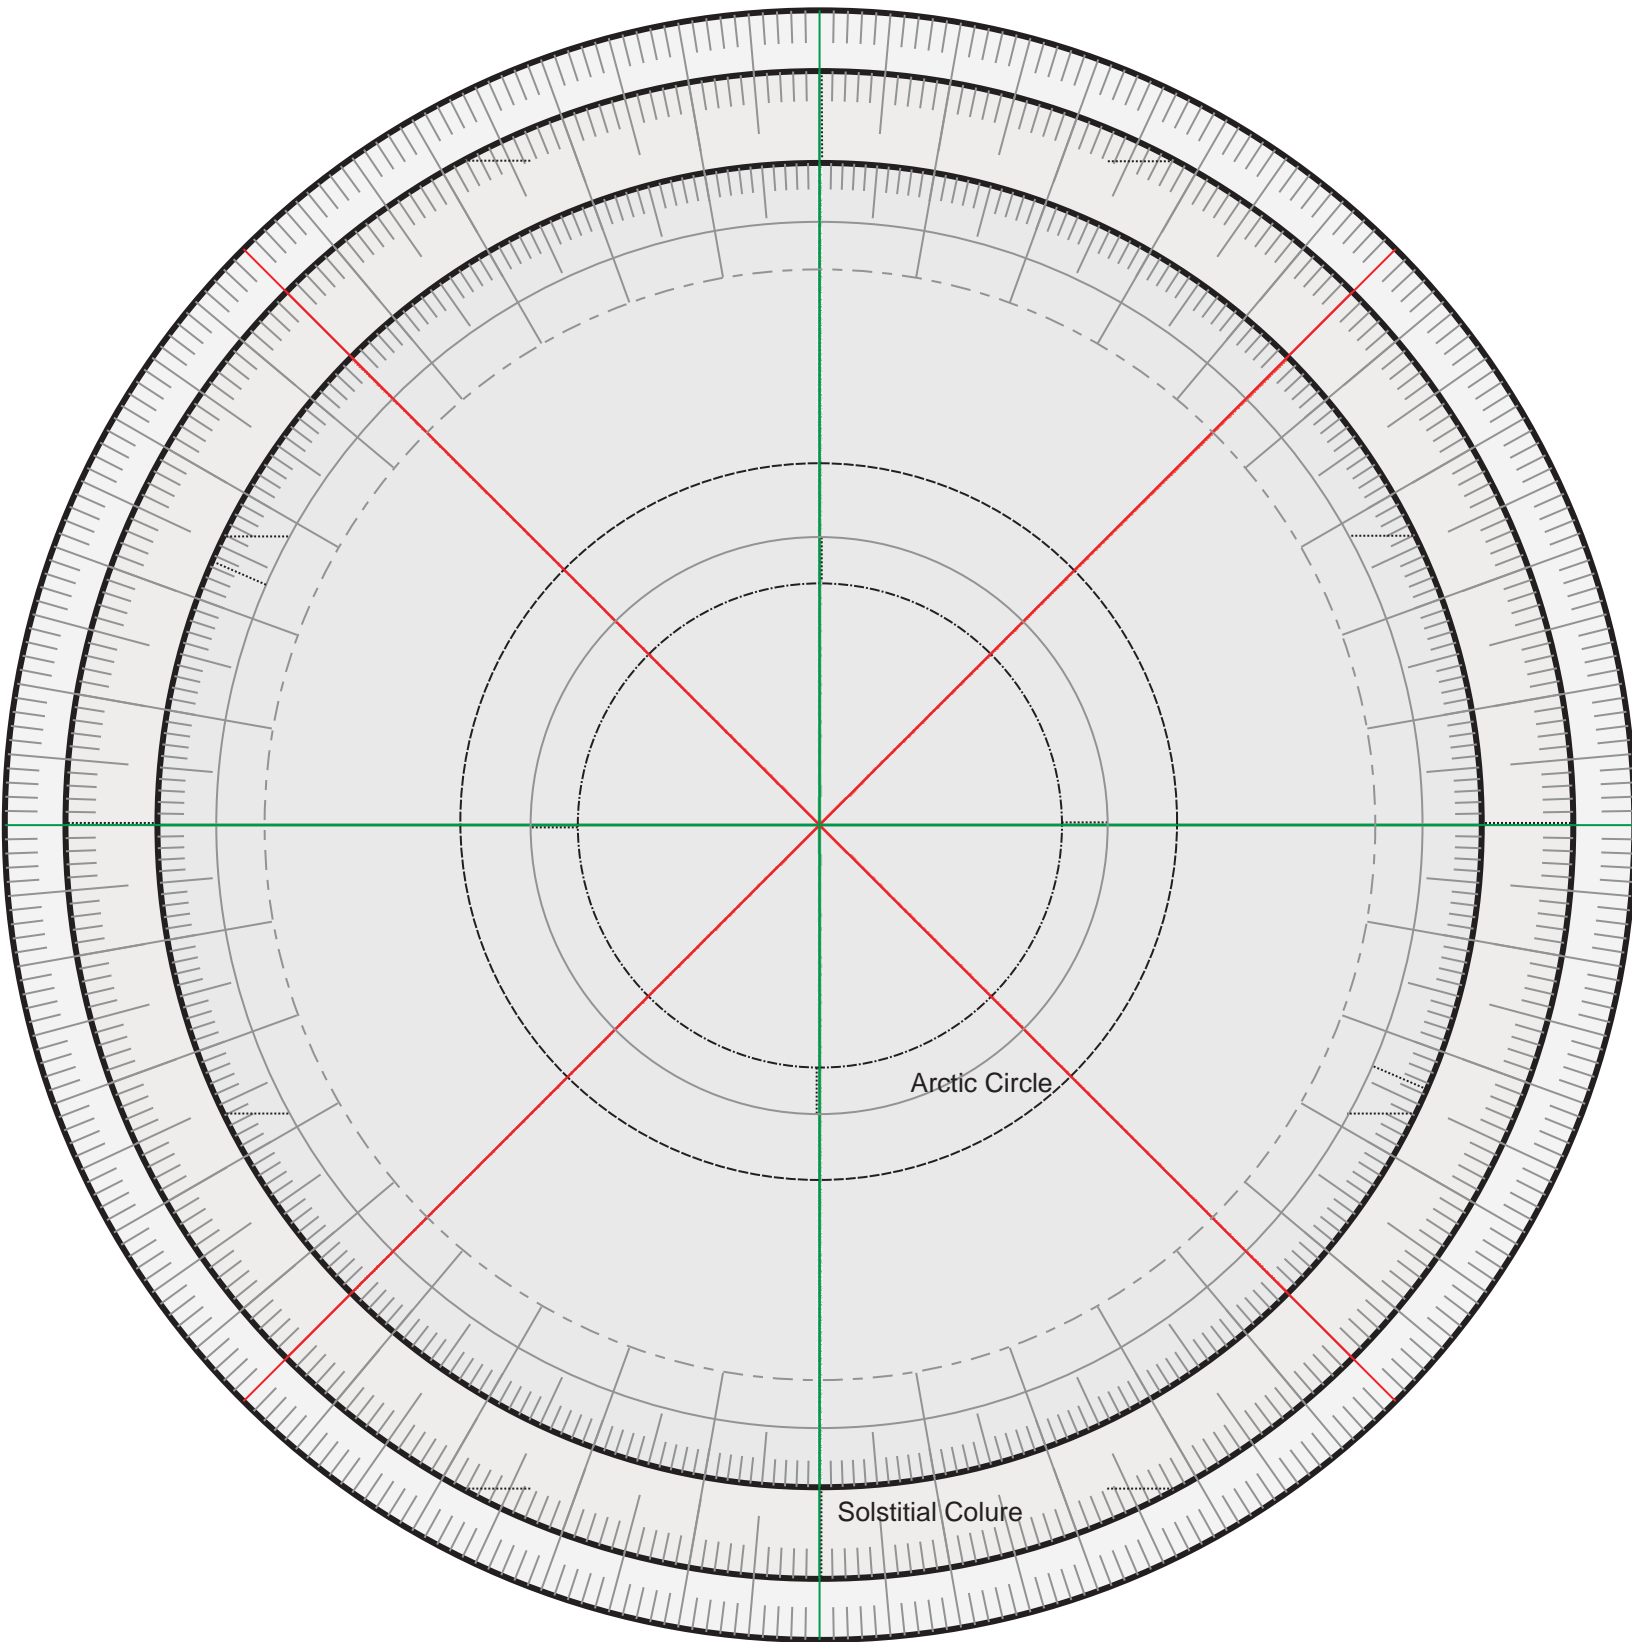

Mother: Back

Mother: Front

Figure 3: Left: The rule, which should be mounted on the front of the astrolabe. Right: The alidade, which should be mounted on the back of the astrolabe.

Arctic Circle

Solstitial Colure

Solstitial Colure

Antarctic Circle

Equinoctial Colure

Equinoctial Colure

Tropic [ ~~A~~æ | æ [ ! ] }

Equatorial Circle

Equatorial Circle

Ecliptic

Tropic of Cancer