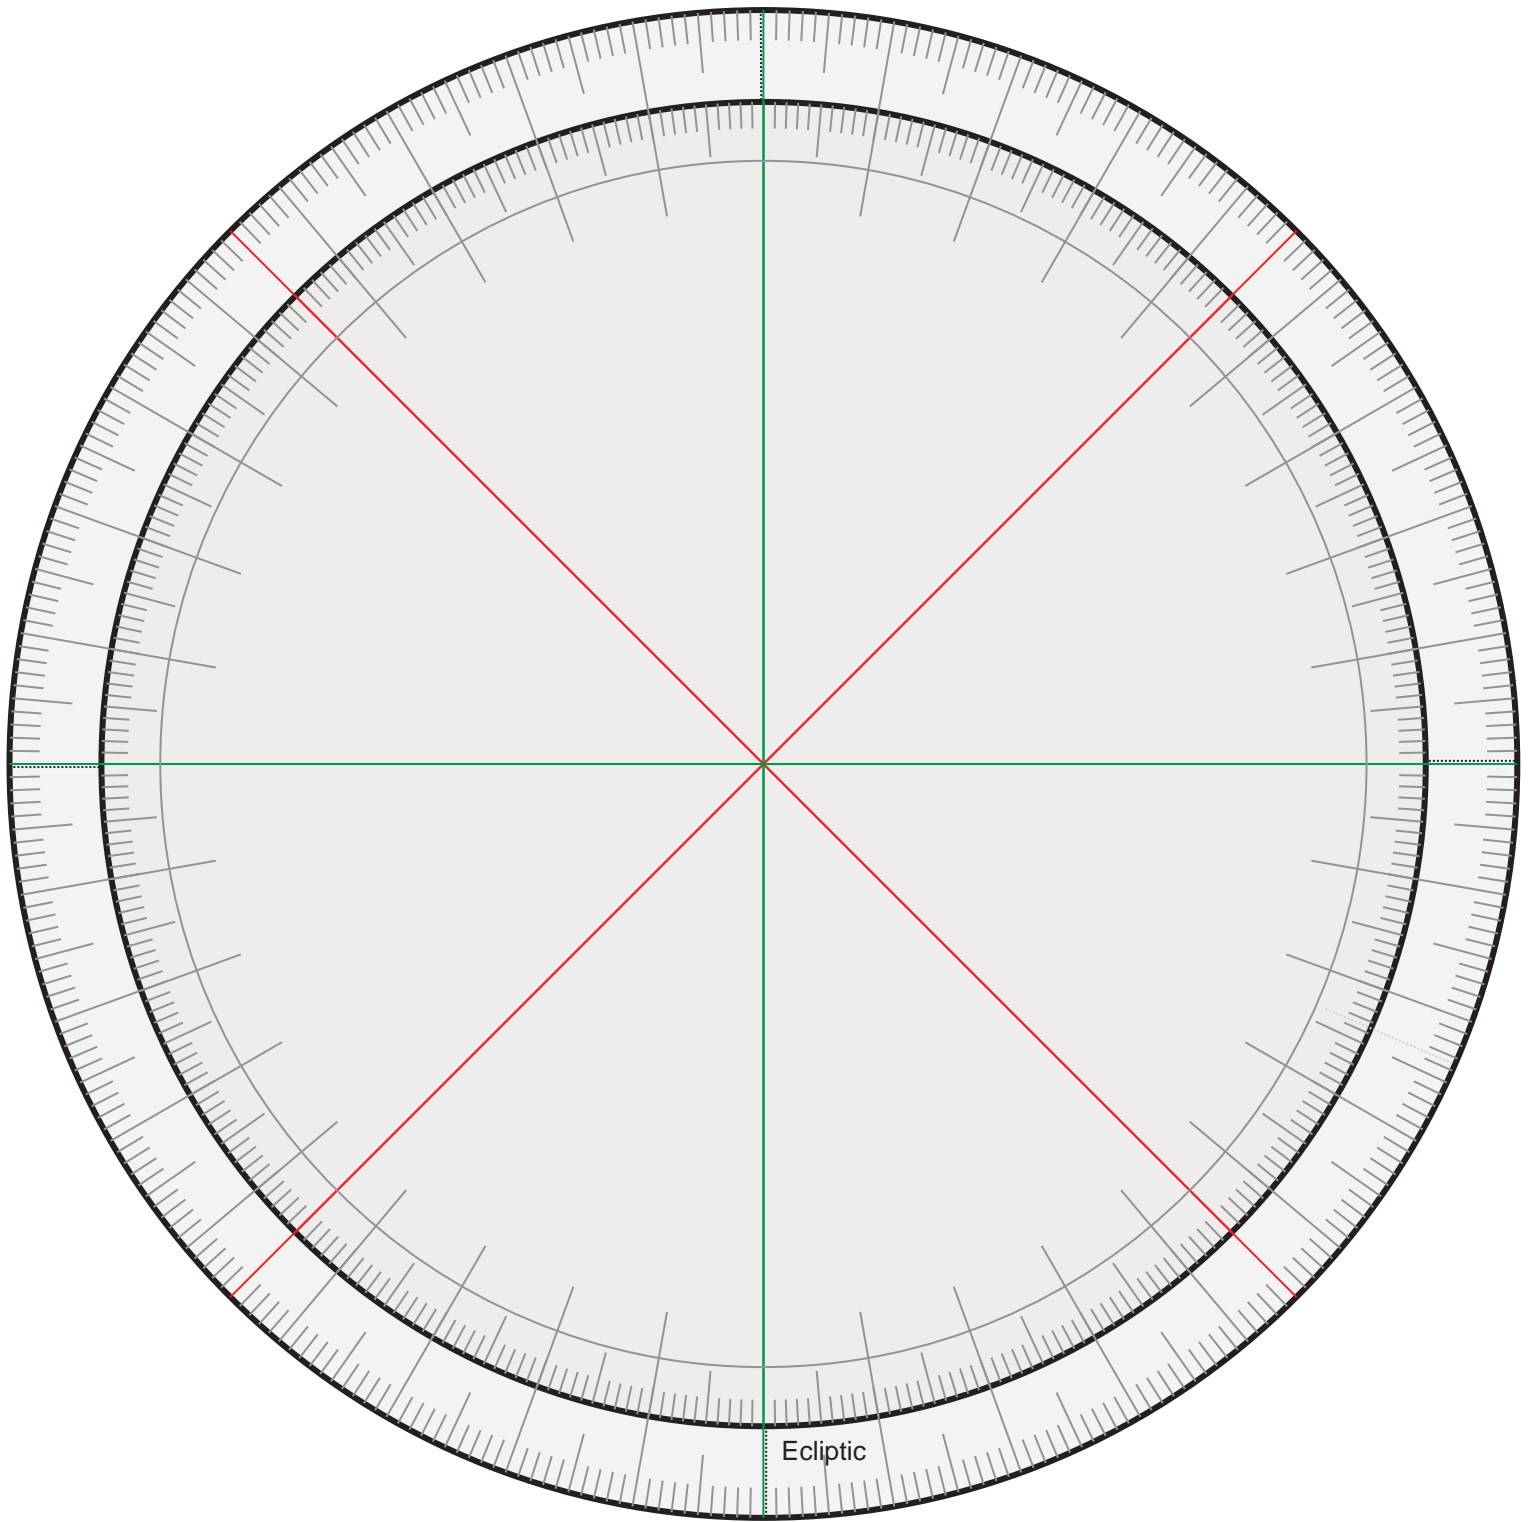

Mother: Back

Mother: Front

Figure 3: Left: The rule, which should be mounted on the front of the astrolabe. Right: The alidade, which should be mounted on the back of the astrolabe.

Arctic Circle

Solstitial Colure

Solstitial Colure

Antarctic Circle

Equinoctial Colure

Equinoctial Colure

Tropic [ ~~A~~æ | æ [ ! ] }

Equatorial Circle

Equatorial Circle

Ecliptic

Tropic of Cancer