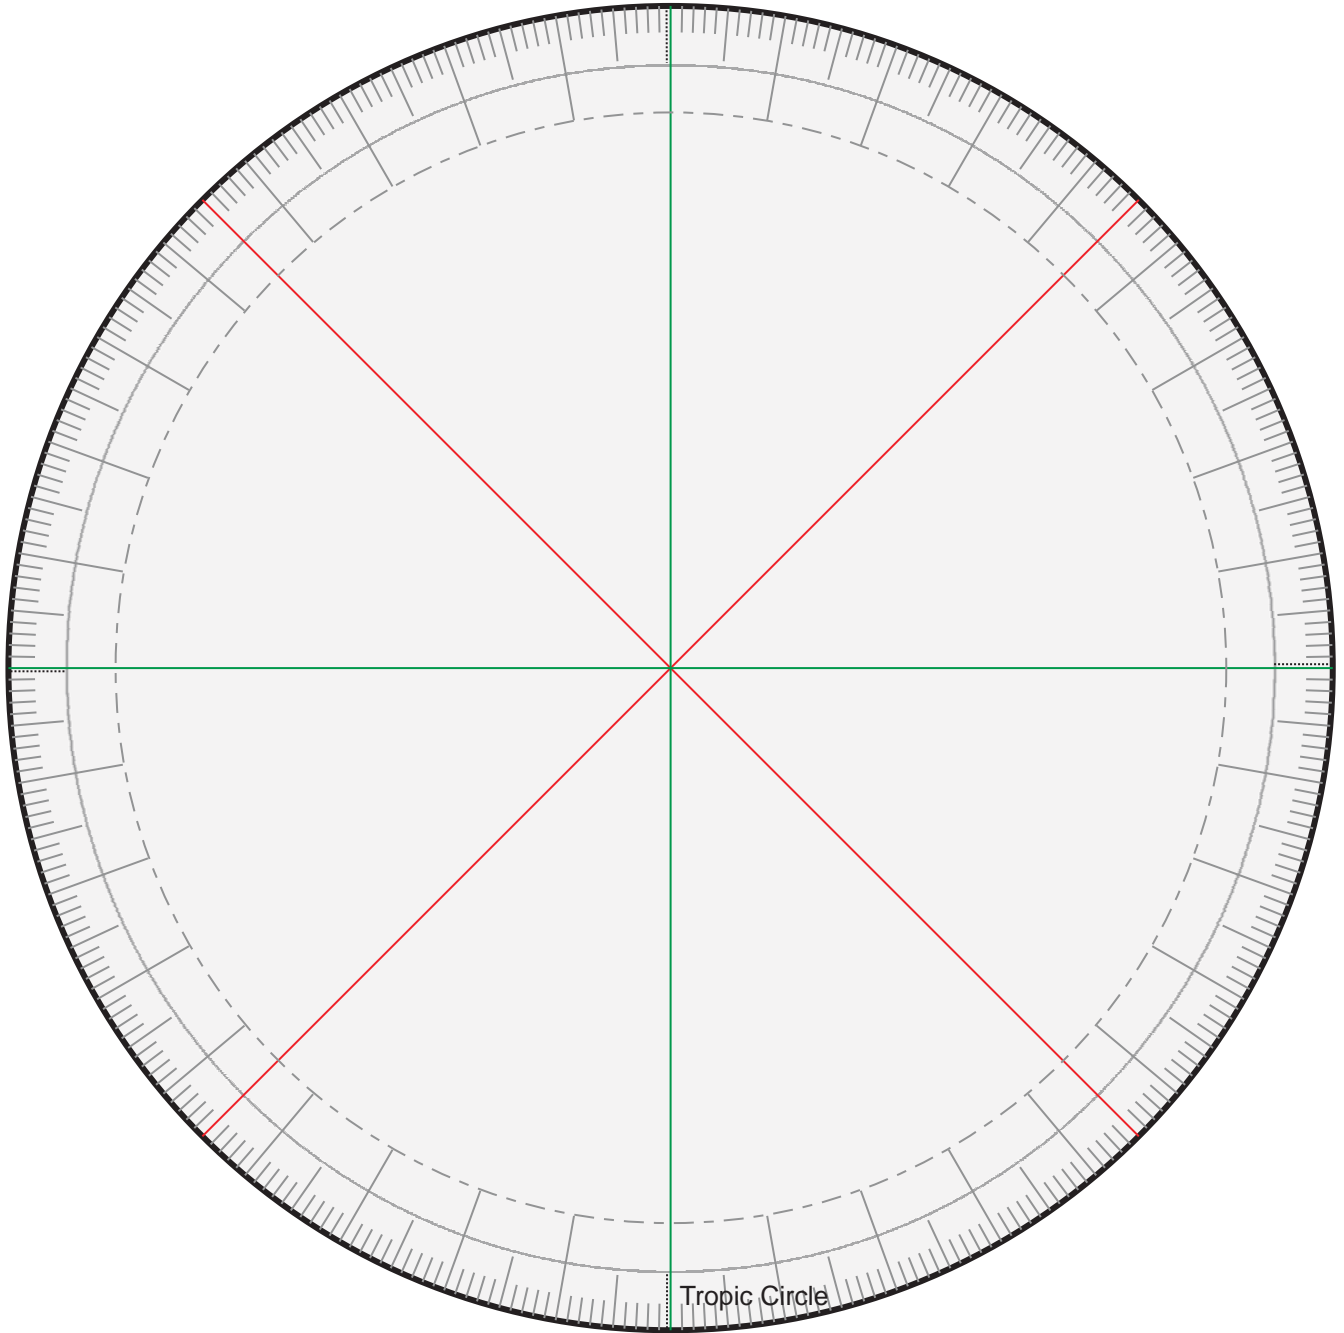

Mother: Back

Mother: Front

Figure 3: Left: The rule, which should be mounted on the front of the astrolabe. Right: The alidade, which should be mounted on the back of the astrolabe.

Arctic Circle

Solstitial Colure

Solstitial Colure

Antarctic Circle

Equinoctial Colure

Equinoctial Colure

Tropic [ ~~A~~æ | æ [ ! ] }

Equatorial Circle

Equatorial Circle

Ecliptic

Tropic of Cancer