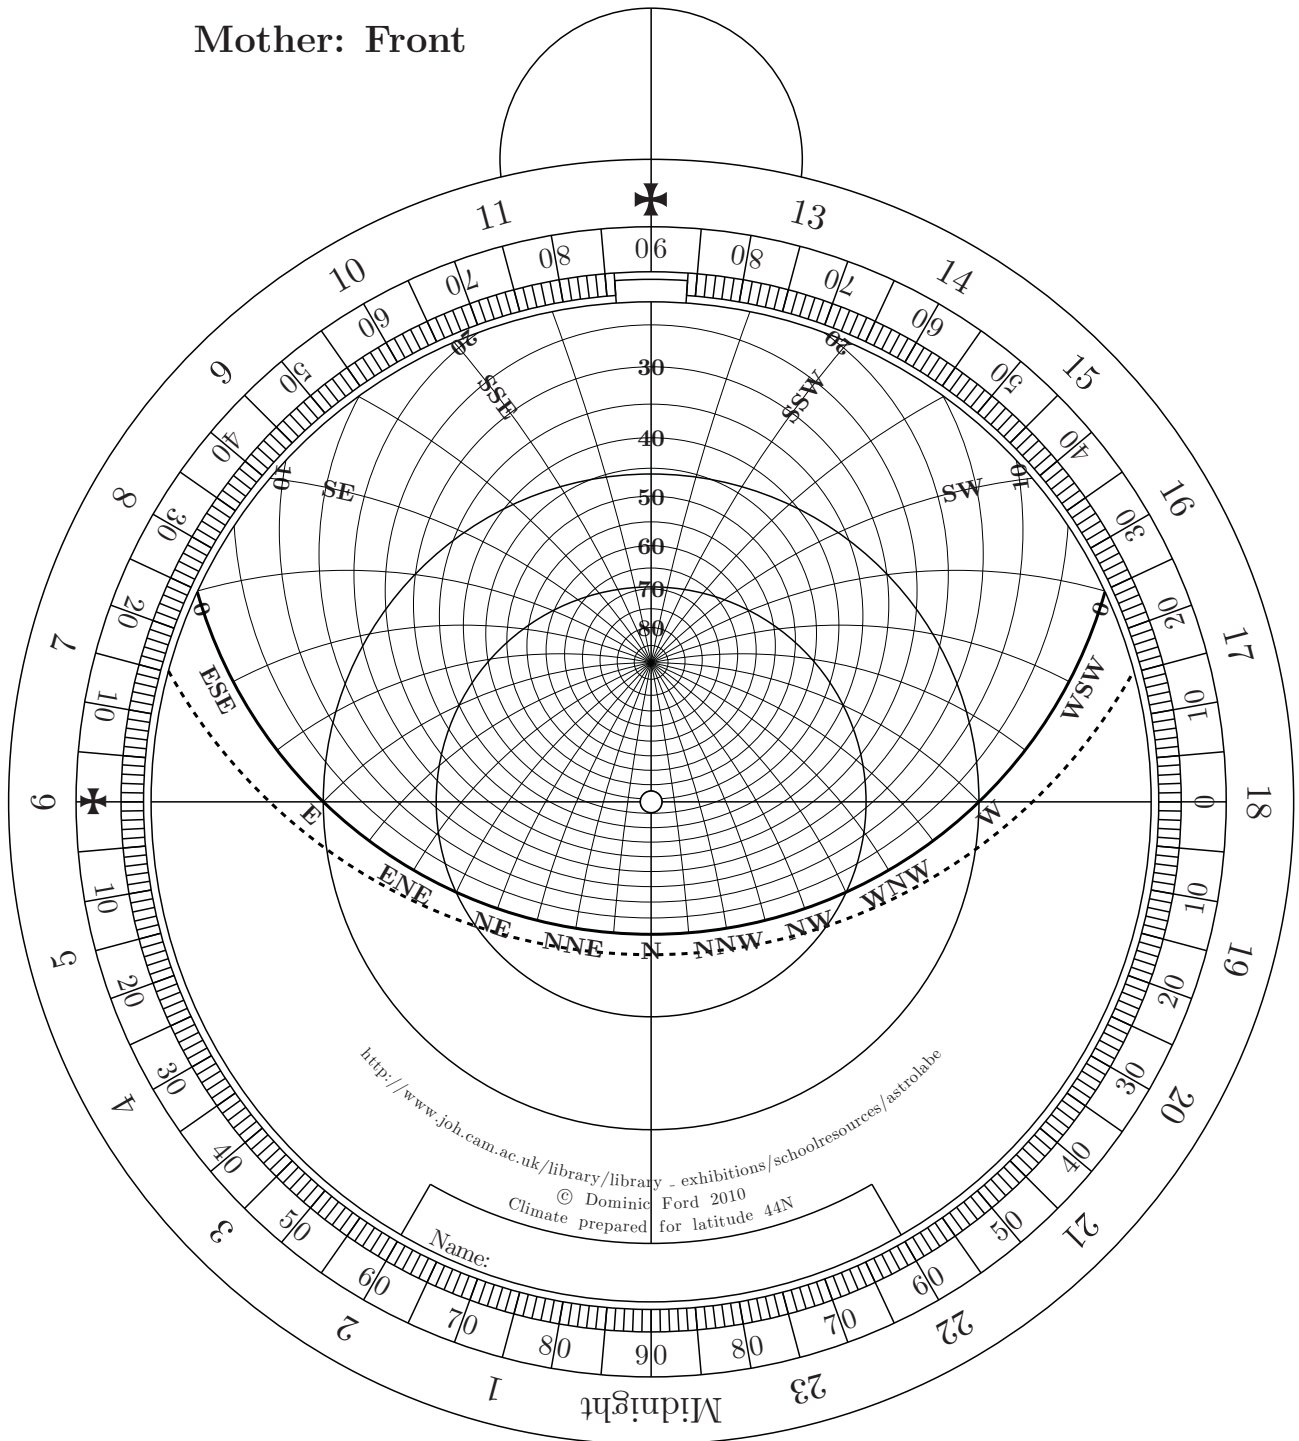

Mother: Back

Mother: Front

Figure 3: Left: The rule, which should be mounted on the front of the astrolabe. Right: The alidade, which should be mounted on the back of the astrolabe.

Arctic Circle

Solstitial Colure

Solstitial Colure

Antarctic Circle

Equinoctial Colure

Equinoctial Colure

Tropic [ ~~A~~æ | æ [ ! ] }

Equatorial Circle

Equatorial Circle

Ecliptic

Tropic of Cancer