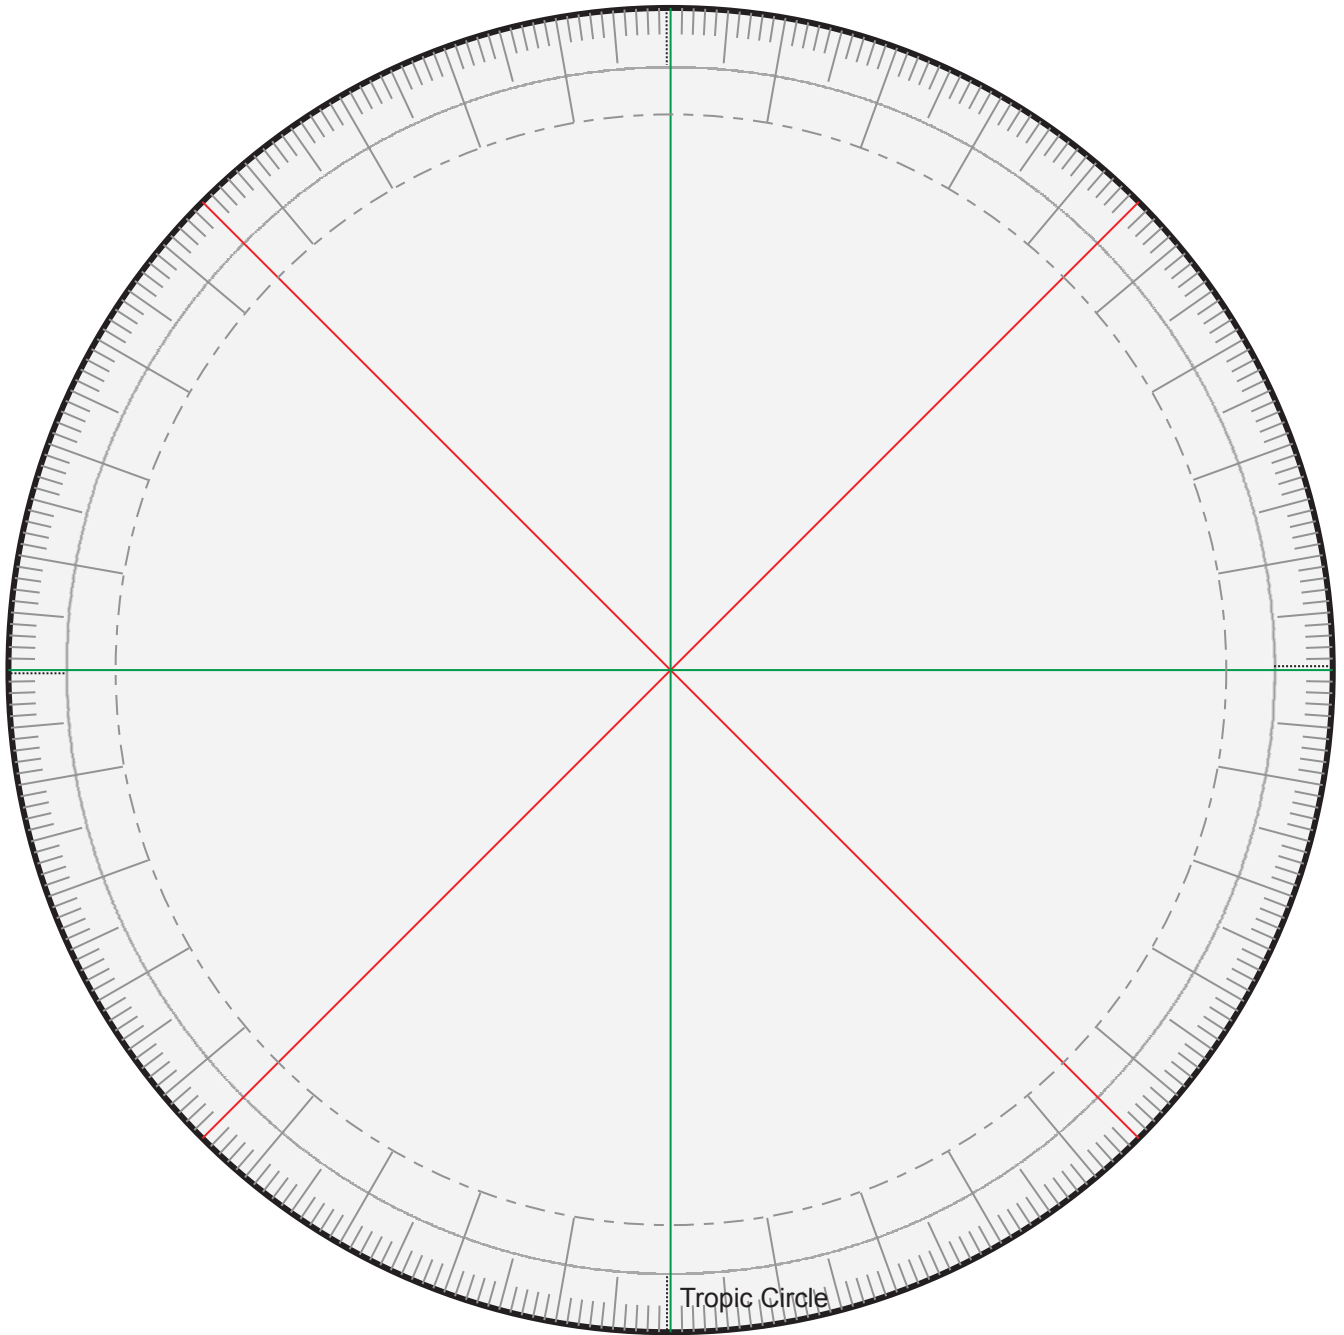

Mother: Back

Mother: Front

Figure 3: Left: The rule, which should be mounted on the front of the astrolabe. Right: The alidade, which should be mounted on the back of the astrolabe.

Arctic Circle

Solstitial Colure

Solstitial Colure

Antarctic Circle

Equinoctial Colure

Equinoctial Colure

Tropic [ ~~A~~æ | æ [ ! ] }

Equatorial Circle

Equatorial Circle

Ecliptic

Tropic of Cancer