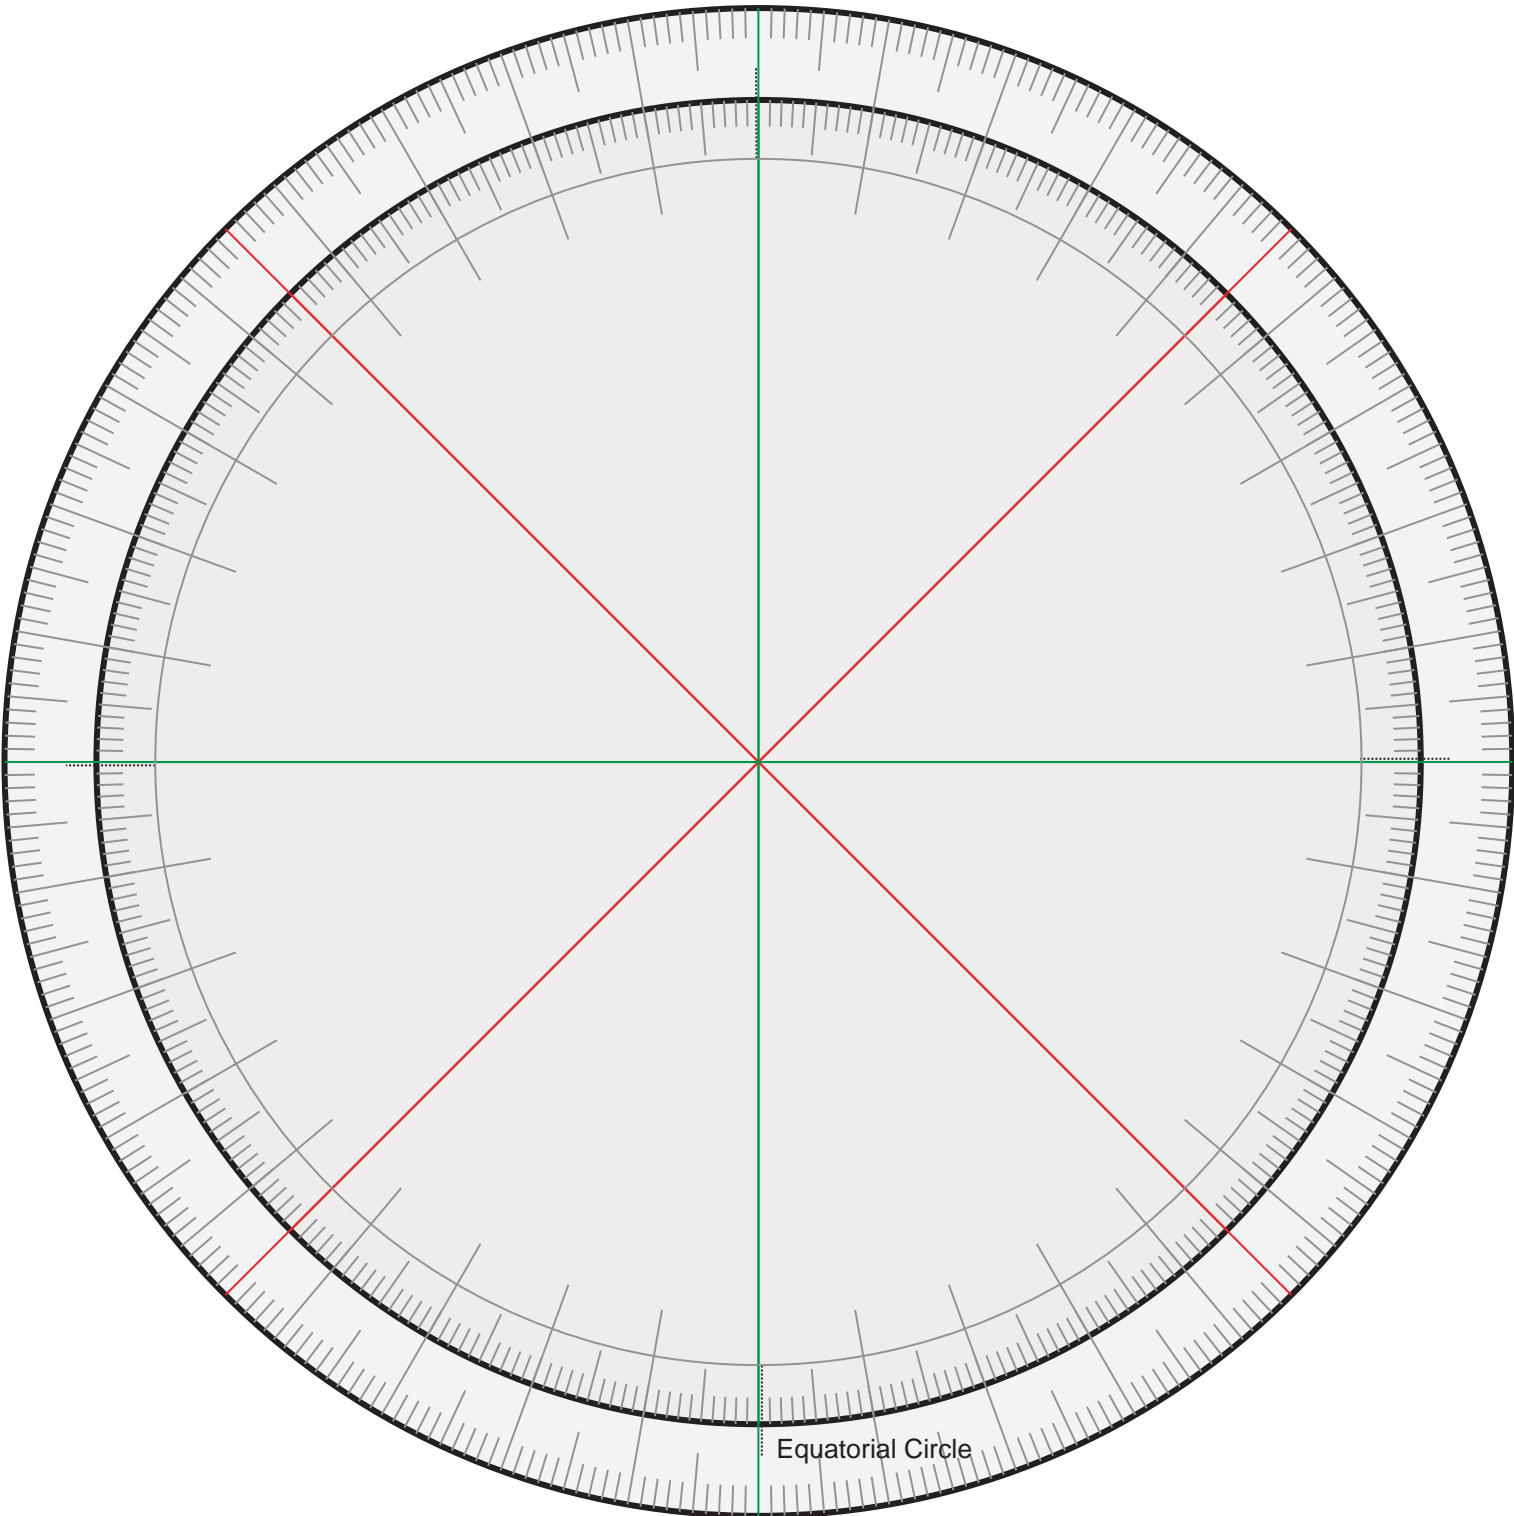

Mother: Back

Mother: Front

Figure 3: Left: The rule, which should be mounted on the front of the astrolabe. Right: The alidade, which should be mounted on the back of the astrolabe.

Arctic Circle

Solstitial Colure

Solstitial Colure

Antarctic Circle

Equinoctial Colure

Equinoctial Colure

Tropic [ ~~A~~æ | æ [ ! ] }

Equatorial Circle

Equatorial Circle

Ecliptic

Tropic of Cancer