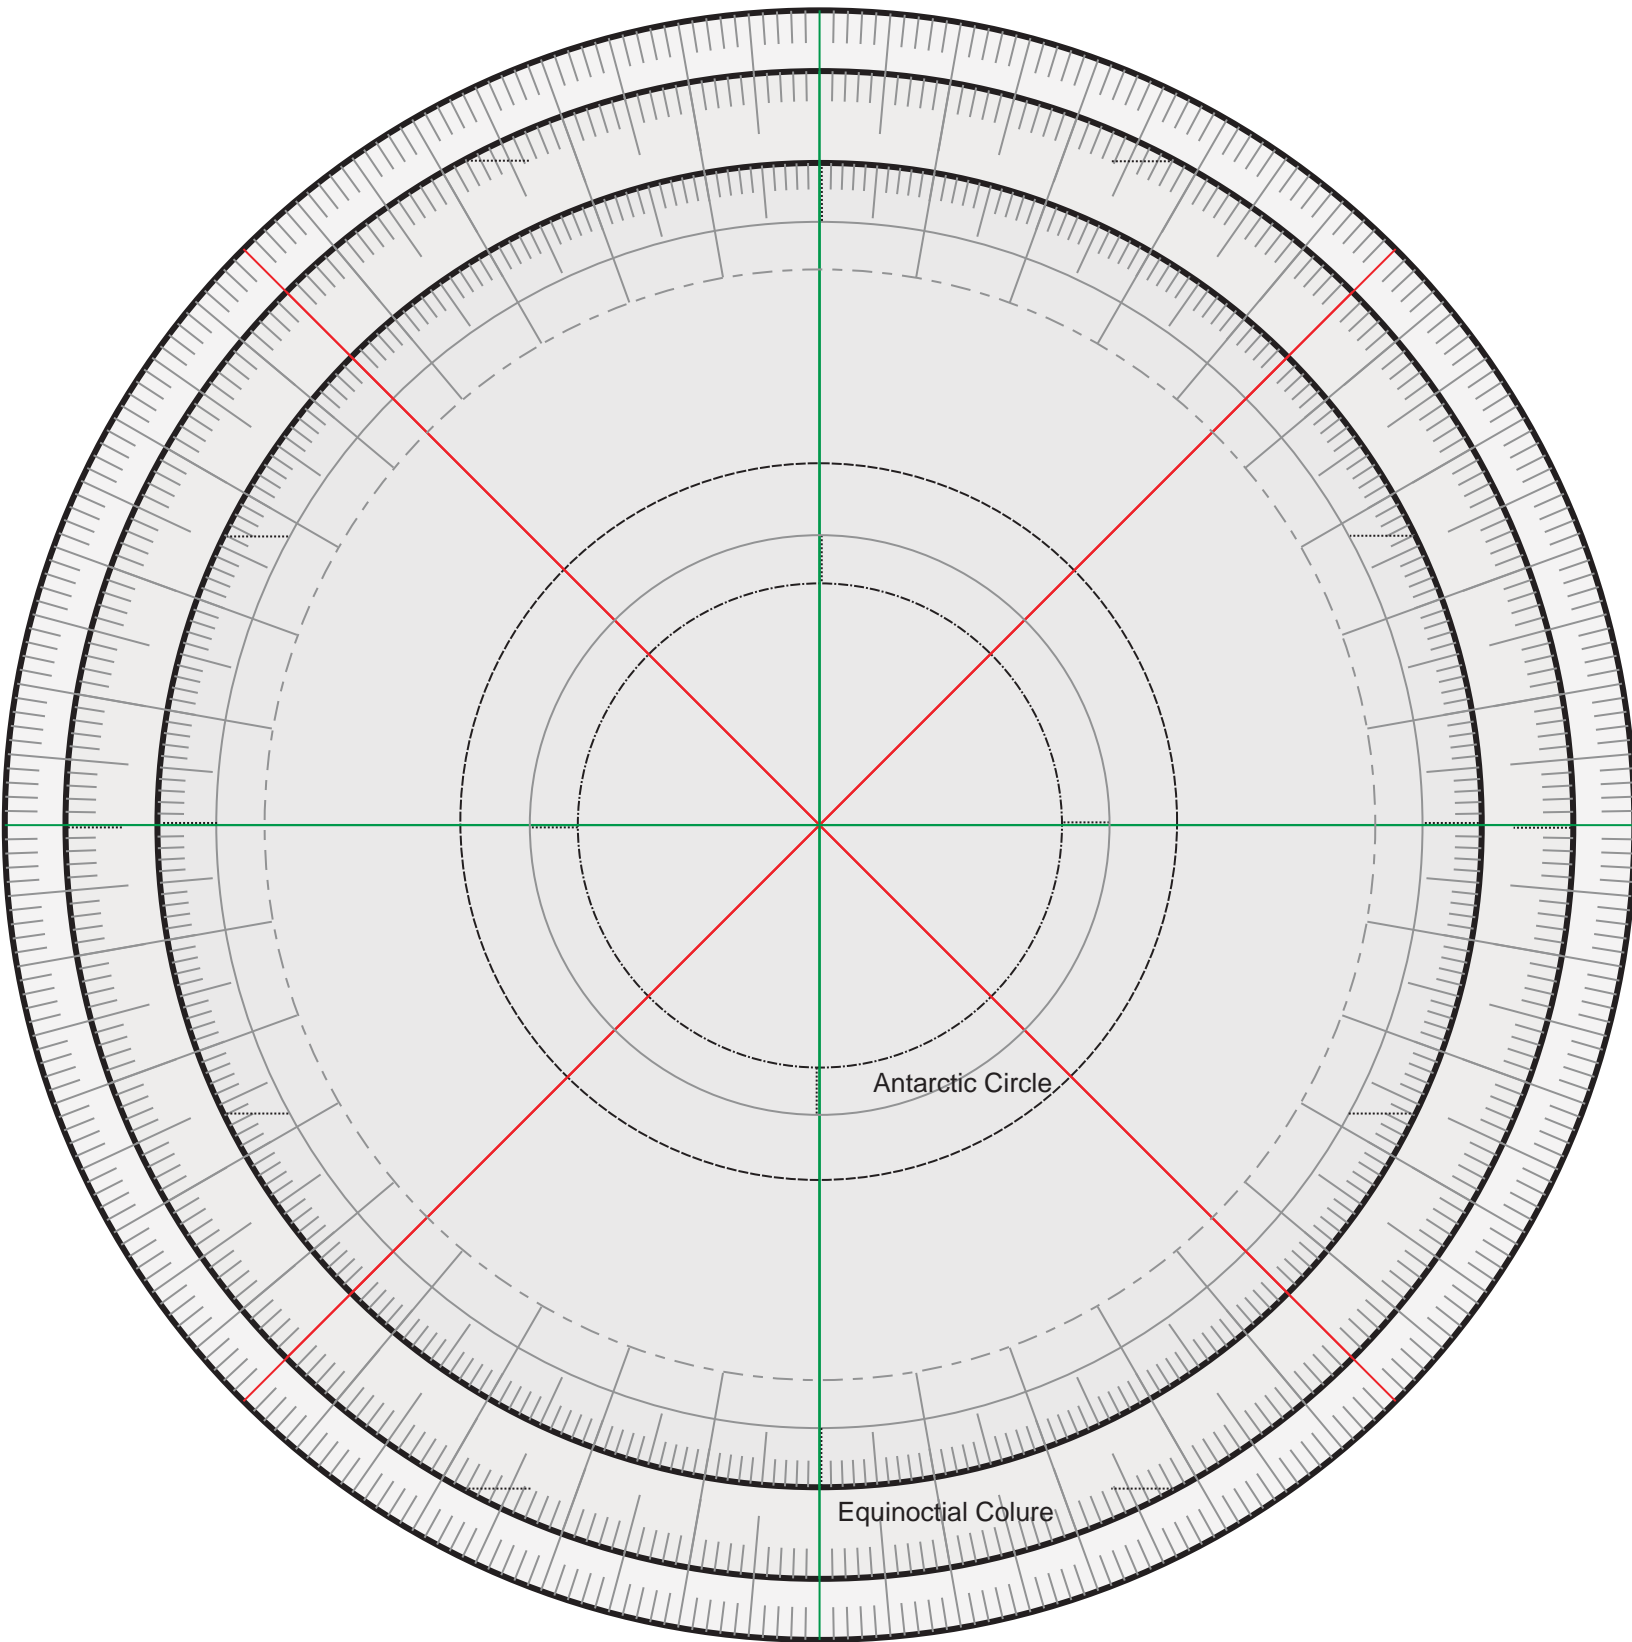

Mother: Back

Mother: Front

Figure 3: Left: The rule, which should be mounted on the front of the astrolabe. Right: The alidade, which should be mounted on the back of the astrolabe.

Arctic Circle

Solstitial Colure

Solstitial Colure

Antarctic Circle

Equinoctial Colure

Equinoctial Colure

Tropic [ ~~A~~æ | æ [ ! ] }

Equatorial Circle

Equatorial Circle

Ecliptic

Tropic of Cancer